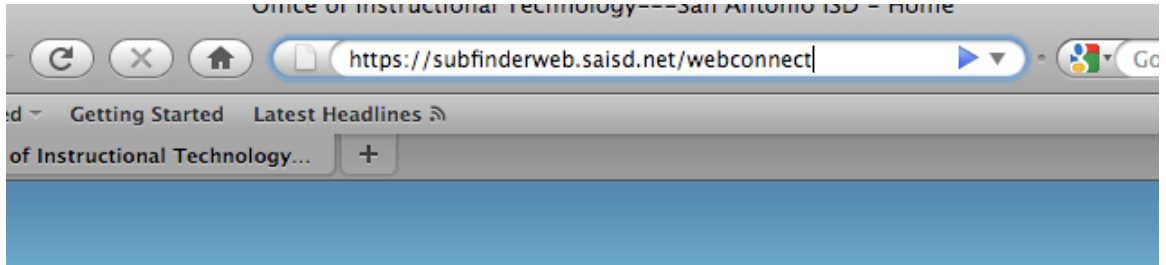

How to Login To Subfinder Webconnect

1. From any browser window, highlight the address and type in:
<https://subfinderweb.saisd.net/webconnect>

2. Hit the enter/return key on your keyboard and wait for Subfinder Login screen to load.